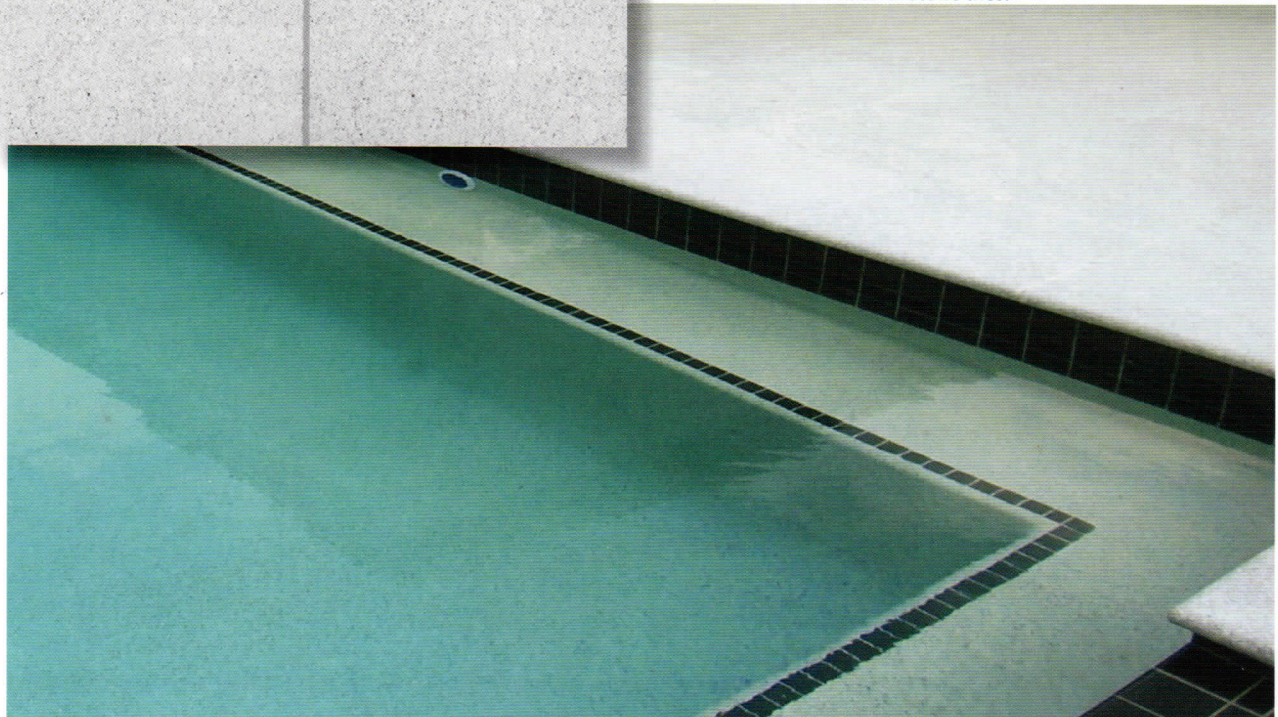

'Light Grey' Granite

Appearance	Modern, minimal variation from tile to tile. Contains a small amount of mica which sparkles in the sunlight.
Properties	Dense and durable, makes it strong and less likely to stain. Cool underfoot. Slip resistant. Accurately sized, cuts well and is easy to lay.
Maintenance	Minimal. Seal with penetrating sealer to make cleaning easier.
Pricing	Economical - comparable to concrete, sandstone and porcelain.
Profile options	Tiles, bullnose edge, square edge, cobbles, grate.

Rebated Square Edge Coping - 400 x 400 x 40/20mm
 - 600 x 400 x 40/20mm

Rebated Square Edge Coping - 400 x 400 x 100/20mm
 - 600 x 400 x 100/20mm

Custom Orders:

Other sizes available - allow 6 - 8 weeks from order.

Photo illustrates typical shade variations and imperfections found in all natural stone tiles.

CM120 Black 58mm ceramic mosaics have been used for step markers. 'Rebated Bullnose' 400 x 400 x 40/20mm has been used on the pool coping.